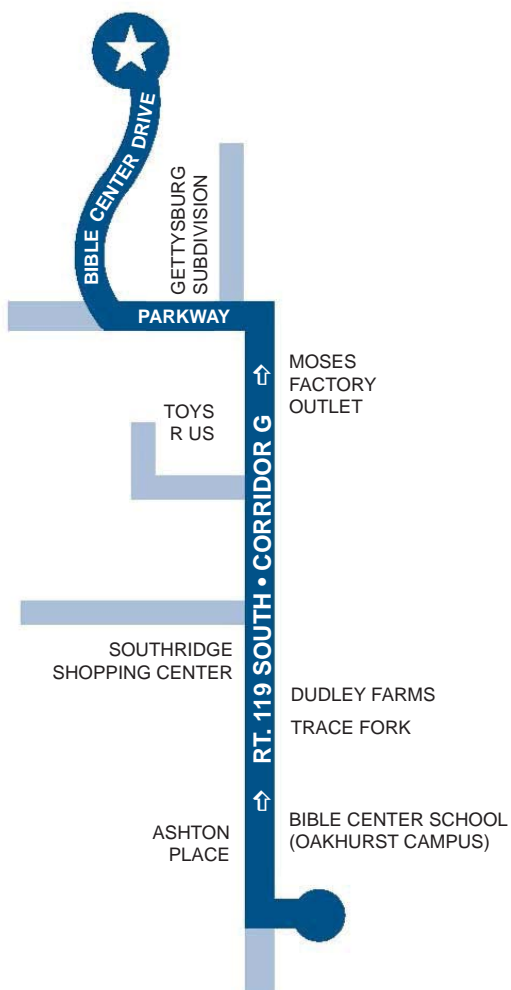

BIBLE CENTER CHURCH MAP AND DIRECTIONS TO SOUTHRIDGE CAMPUS

FROM CHARLESTON:

1. Take US 119 South (CorridorG) toward the Southridge area.
2. Turn Left onto Parkway Road (Second left after the Southridge Shopping Center light)
3. Take Second right off of Parkway Road onto Bible Center drive. (Watch for sign.)

OAKHURST CAMPUS
1111 Oakhurst Drive
Charleston, WV 25314

SOUTHRIDGE CAMPUS
100 Bible Center Drive
Charleston, WV 25309